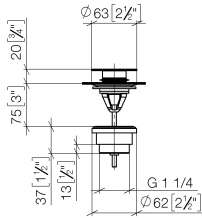

Basin Waste with push fastening 1 1/4" - Dark Chrome

IMO

10 125 970

Fits: IMO, LULU, MADISON, MEM, TARA,
CL.1, LISSÉ, VAIA, META, CYO

	Dark Chrome	10 125 970-19
	Chrome	10 125 970-00
	Brushed Platinum	10 125 970-06
	Platinum	10 125 970-08
	Durabrand (23kt Gold)	10 125 970-09
	Light Gold	10 125 970-26
	Brushed Light Gold	10 125 970-27
	Brushed Durabrand (23kt Gold)	10 125 970-28
	Matte Black	10 125 970-33
	Platinum / Brushed Platinum	10 125 970-36
	Durabrand / Brushed Durabrand (23kt Gold)	10 125 970-38
	Brushed Bronze	10 125 970-42
	Brushed Champagne (22kt Gold)	10 125 970-46
	Champagne (22kt Gold)	10 125 970-47
	Brushed Chrome	10 125 970-93
	Brushed Dark Platinum	10 125 970-99

Basin Waste with push fastening 1 1/4" - Dark Chrome

IMO

10 125 970

Only suitable for basins with an overflow.

10 125 970

mm [inches]

10 125 970

Parts for other finishes can be found here: [Chrome](#)